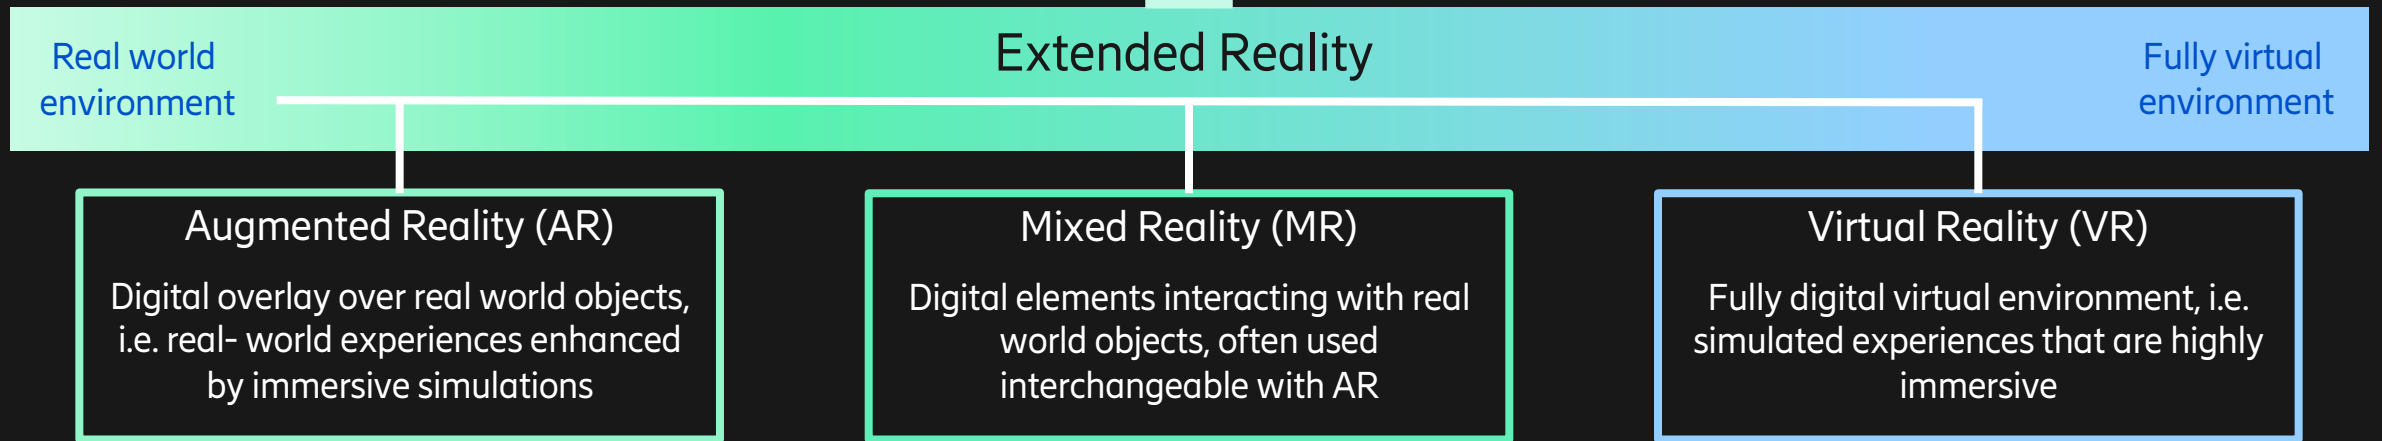

Extended Reality

User interface evolution – from the floor to the head

Terminology

Extended Reality (XR)

Umbrella concept covering technology that alters reality or virtual environments by adding digital objects (gateway to the metaverse)

Metaverse

VR and AR/MR experiences within a shared and persistent virtual universe

XR can be the next paradigm shift after the smartphone

VR to AR

Short term

AR takes lead

Mid term

All day XR

Long term

Head-Up-Display, blended information

Recognize surroundings, geo-specific

Fully immersive

Likely scenario development

- VR (video pass-through), simple AR / HUD
- Local area
- Static, on device, tethered
- Best effort MBB services

- Glasses-style
- 5G AR takes lead
- Local → wide area
- Shared spatial maps → uplink

- Global adoption
- Stand-alone, multi-user
- Privacy key
- Cloud compute → Low latency connectivity (UL/DL)

VR usage study