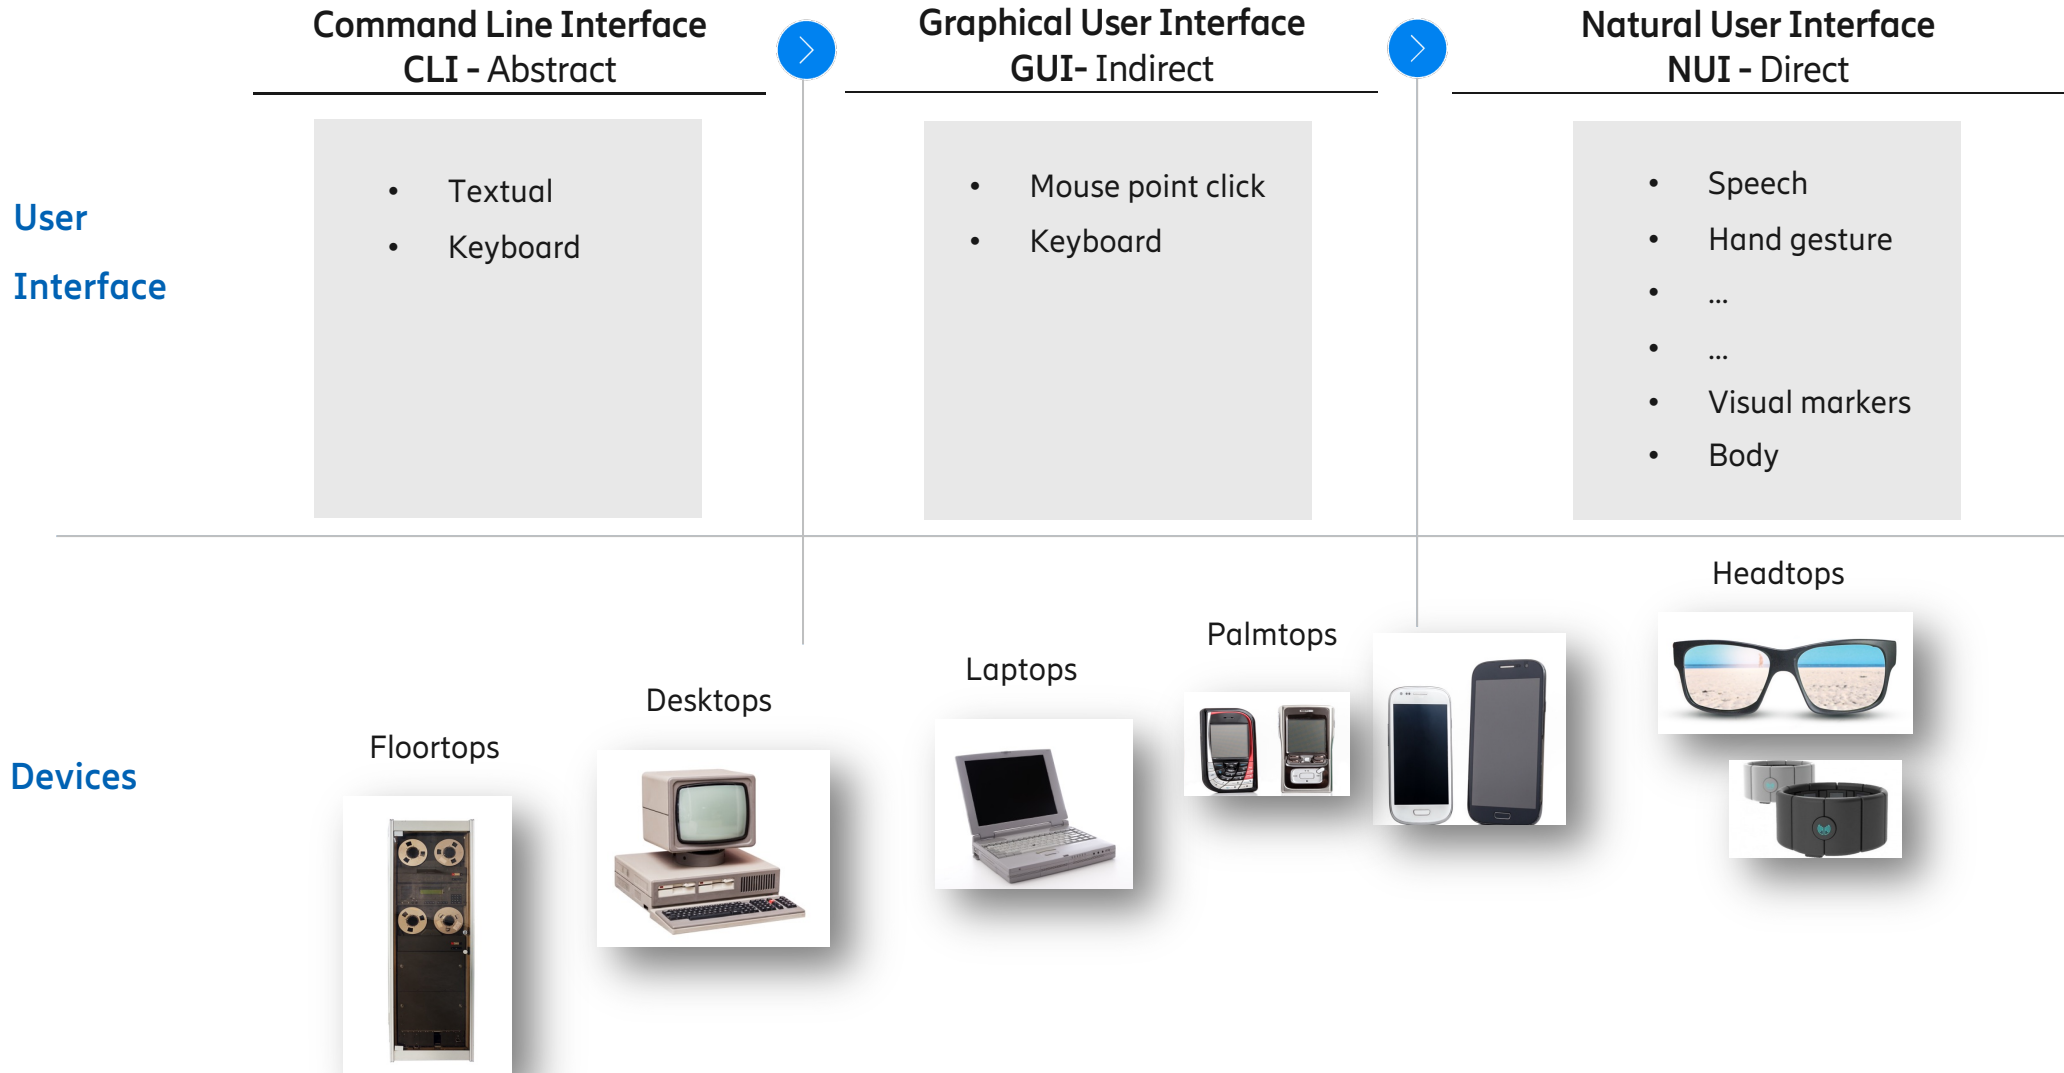

Extended Reality

User interface evolution – from the floor to the head

Terminology

Extended Reality (XR)

Umbrella concept covering technology that alters reality or virtual environments by adding digital objects (gateway to the metaverse)

Metaverse

VR and AR/MR experiences within a shared and persistent virtual universe

XR can be the next paradigm shift after the smartphone

VR to AR

Short term

AR takes lead

Mid term

All day XR

Long term

Head-Up-Display, blended information

Recognize surroundings, geo-specific

Fully immersive

Likely scenario development

- VR (video pass-through), simple AR / HUD
- Local area
- Static, on device, tethered
- Best effort MBB services

- Glasses-style
- 5G AR takes lead
- Local → wide area
- Shared spatial maps → uplink

- Global adoption
- Stand-alone, multi-user
- Privacy key
- Cloud compute → Low latency connectivity (UL/DL)

VR usage study