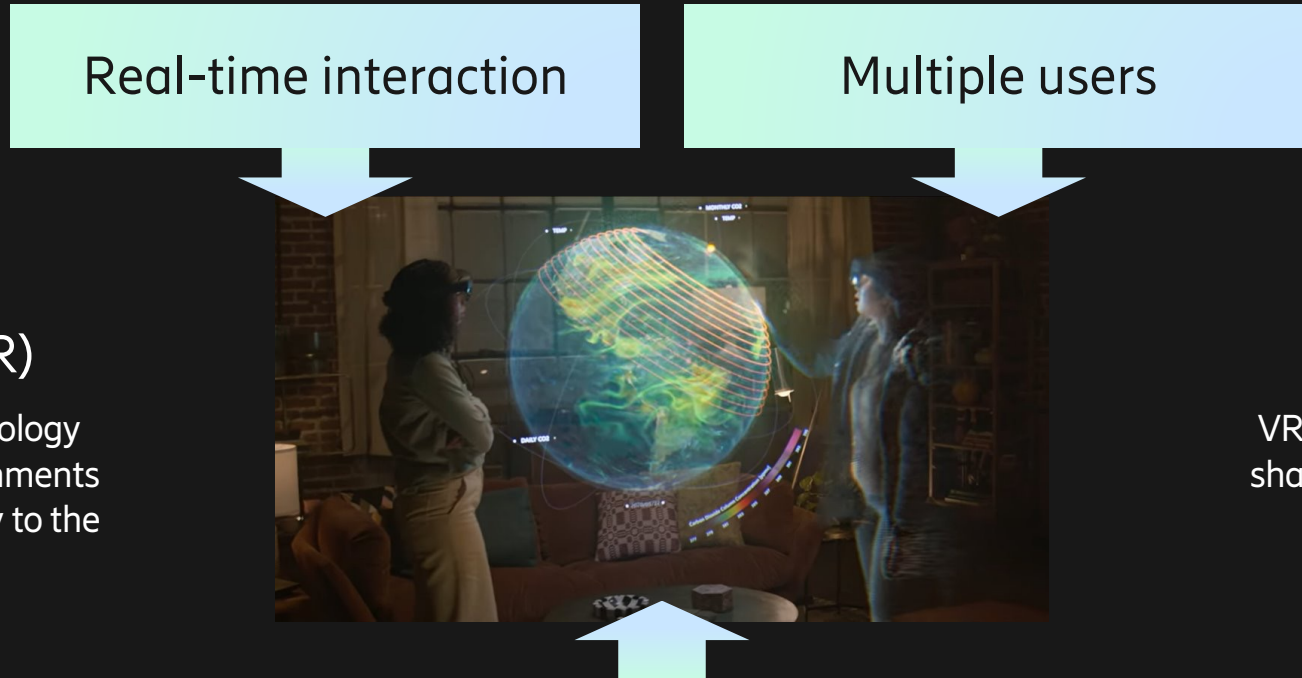

Extended Reality

User interface evolution – from the floor to the head

Terminology

Extended Reality (XR)

Umbrella concept covering technology that alters reality or virtual environments by adding digital objects (gateway to the metaverse)

Metaverse

VR and AR/MR experiences within a shared and persistent virtual universe

XR can be the next paradigm shift after the smartphone

VR to AR

Short term

AR takes lead

Mid term

All day XR

- Glasses-style
- 5G AR takes lead
- Local → wide area
- Shared spatial maps → uplink

- Global adoption
- Stand-alone, multi-user
- Privacy key
- Cloud compute → Low latency connectivity (UL/DL)

VR usage study