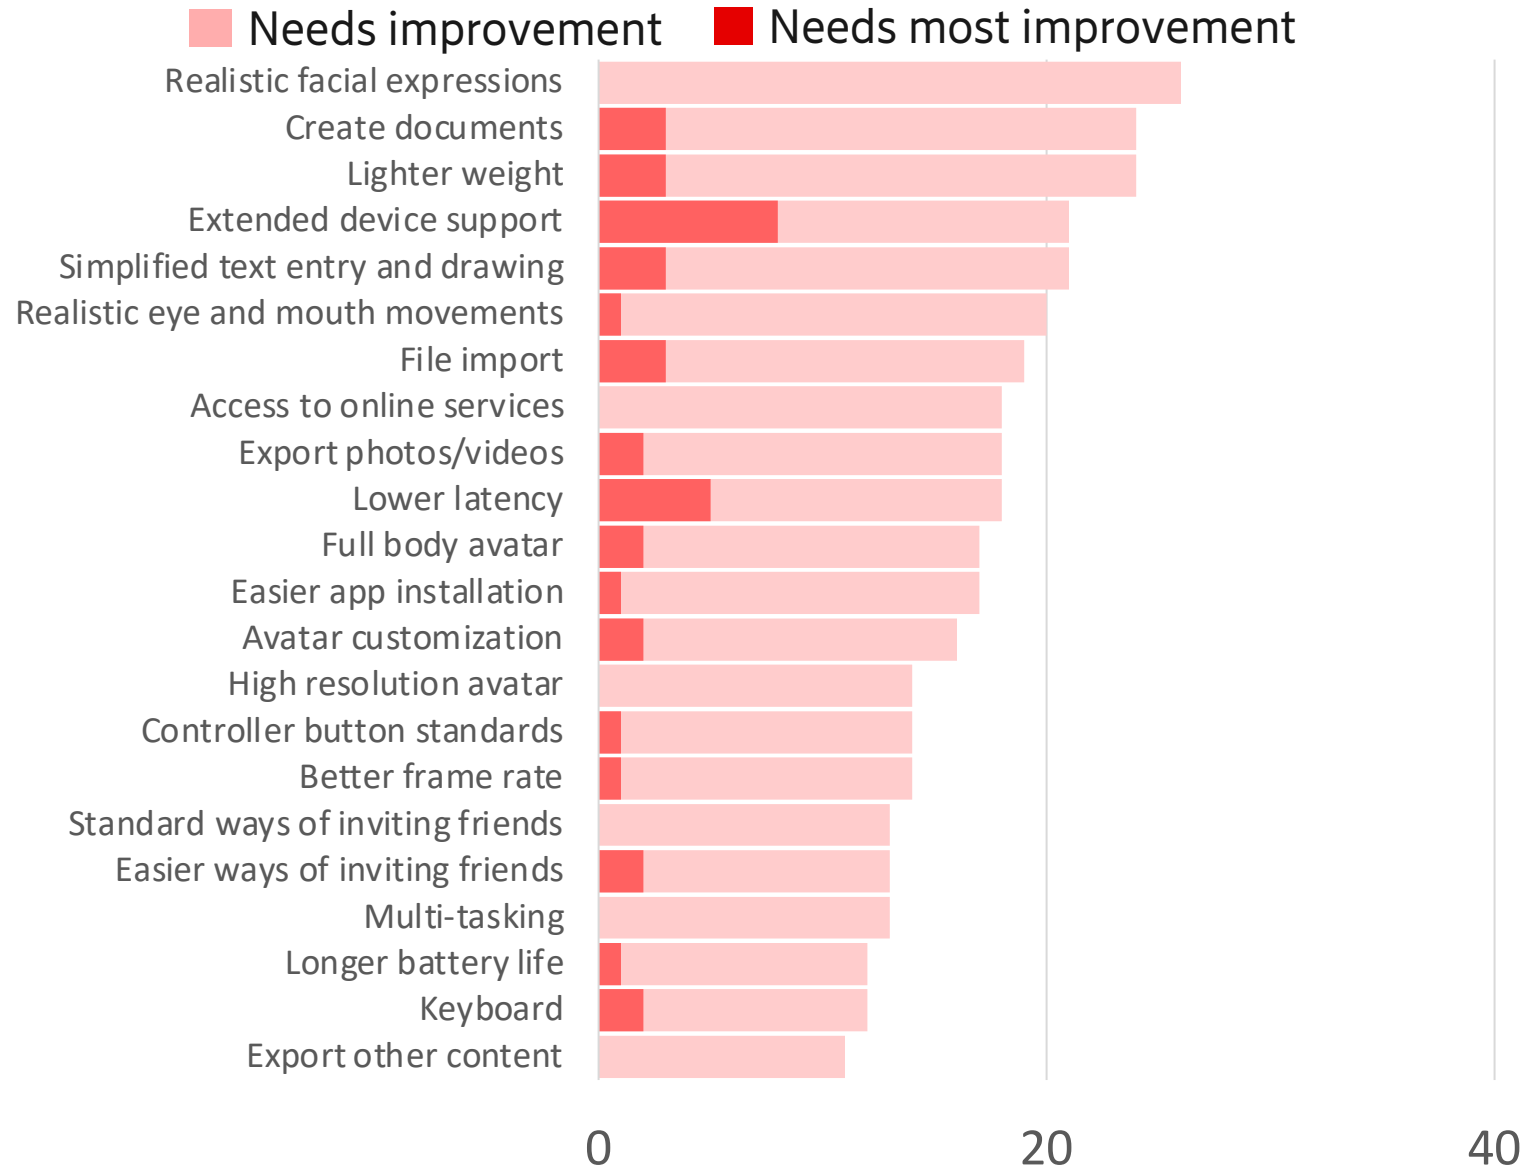

Features needing improvement

1. Needs improvement
2. Document creation
   - Lighter weight
   - Device support
   - Text entry & drawing
   - Realistic eye & mouth movement