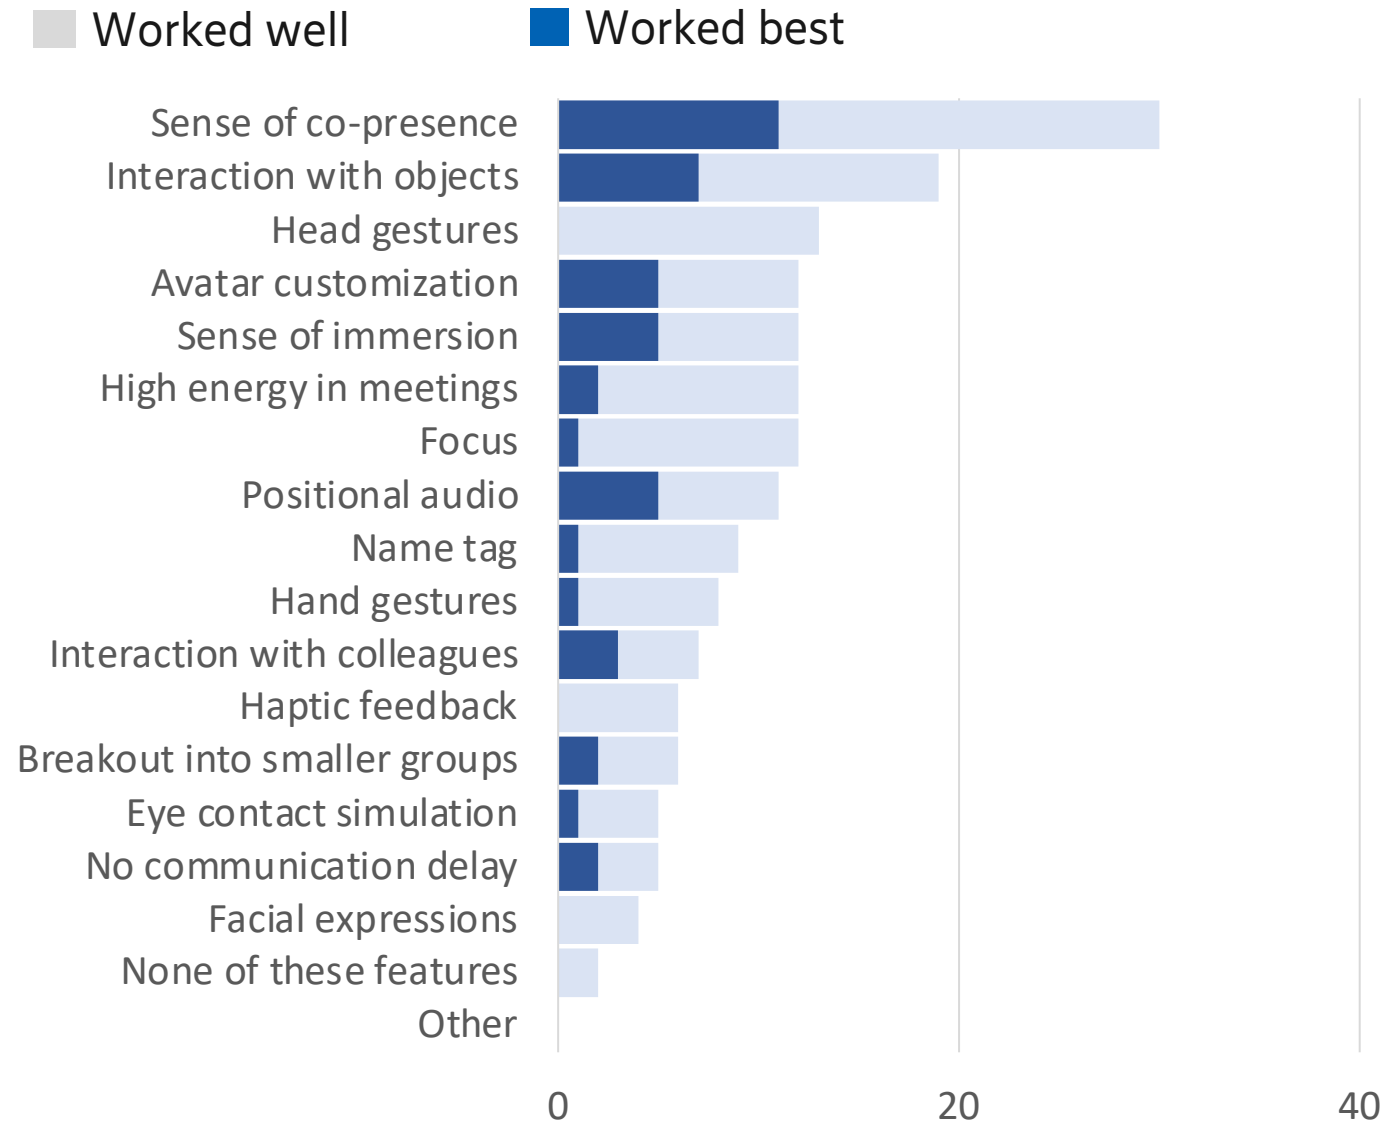

5 weeks trial, 10 persons in total using VR for all meetings possible

Quantitative survey of 48 VR users

Useful features

■ Functionality used ■ Highest value

High value features

- Meeting several people
- 360 video
- Large event
- Break-out sessions
- Sticky note/Whiteboard

Features that work well

- What works well
- Co-presence
 - Object interaction
 - Avatar customization
 - Immersion
 - Positional audio

Features needing improvement

- Needs improvement
- Document creation
 - Lighter weight
 - Device support
 - Text entry & drawing
 - Realistic eye & mouth movement