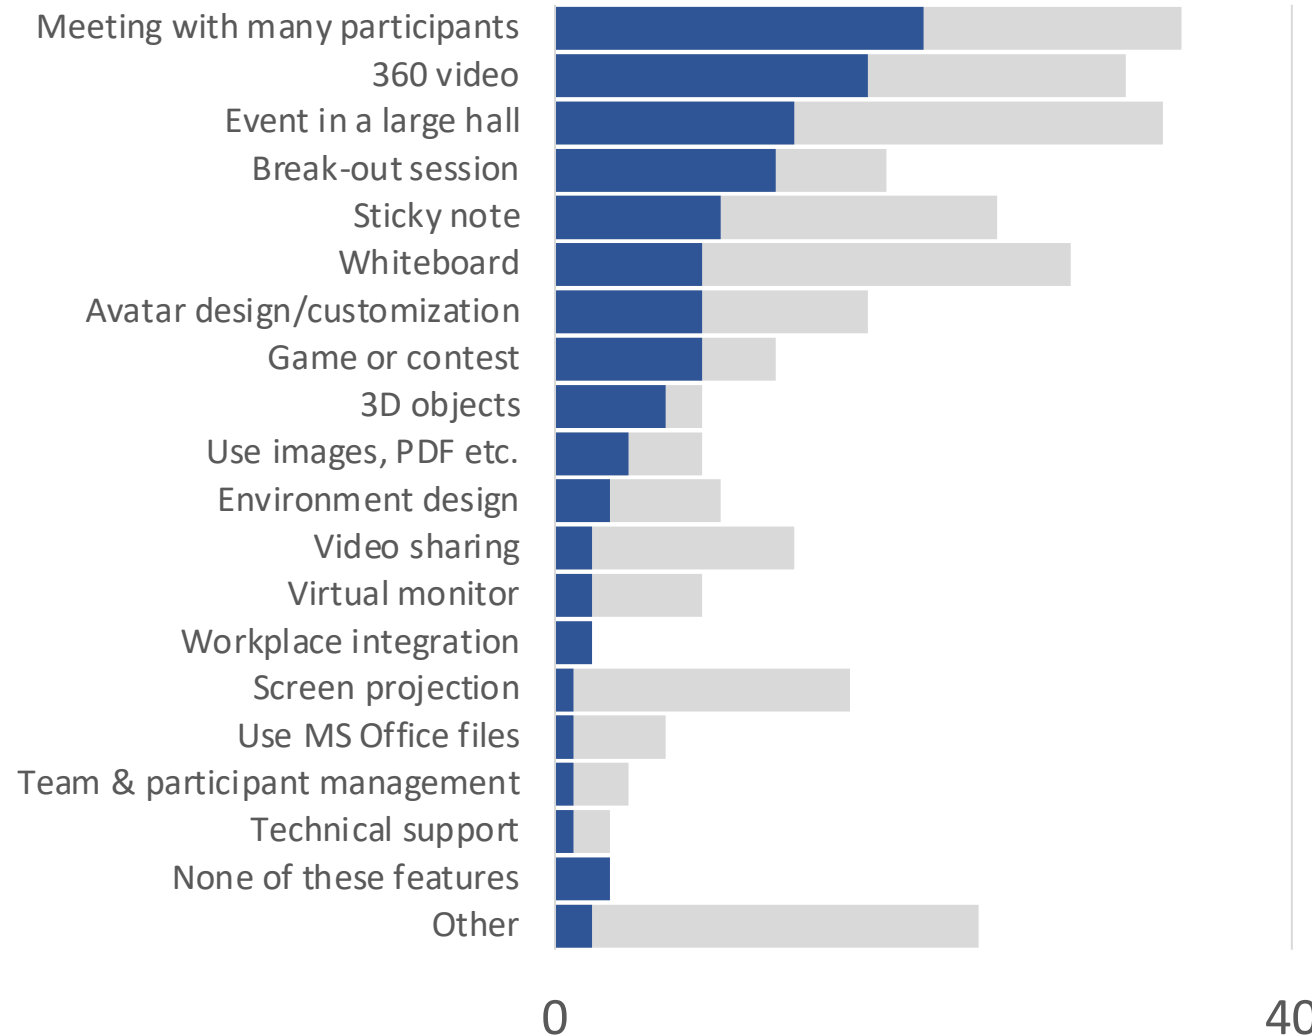

- Glasses-style
- 5G AR takes lead
- Local → wide area
- Shared spatial maps → uplink

- Global adoption
- Stand-alone, multi-user
- Privacy key
- Cloud compute → Low latency connectivity (UL/DL)

VR usage study

5 weeks trial, 10 persons in total using VR for all meetings possible

Quantitative survey of 48 VR users

Useful features

■ Functionality used ■ Highest value

High value features

- Meeting several people
- 360 video
- Large event
- Break-out sessions
- Sticky note/Whiteboard

Features that work well

- What works well
- Co-presence
 - Object interaction
 - Avatar customization
 - Immersion
 - Positional audio

Features needing improvement

- Needs improvement
- Document creation
 - Lighter weight
 - Device support
 - Text entry & drawing
 - Realistic eye & mouth movement